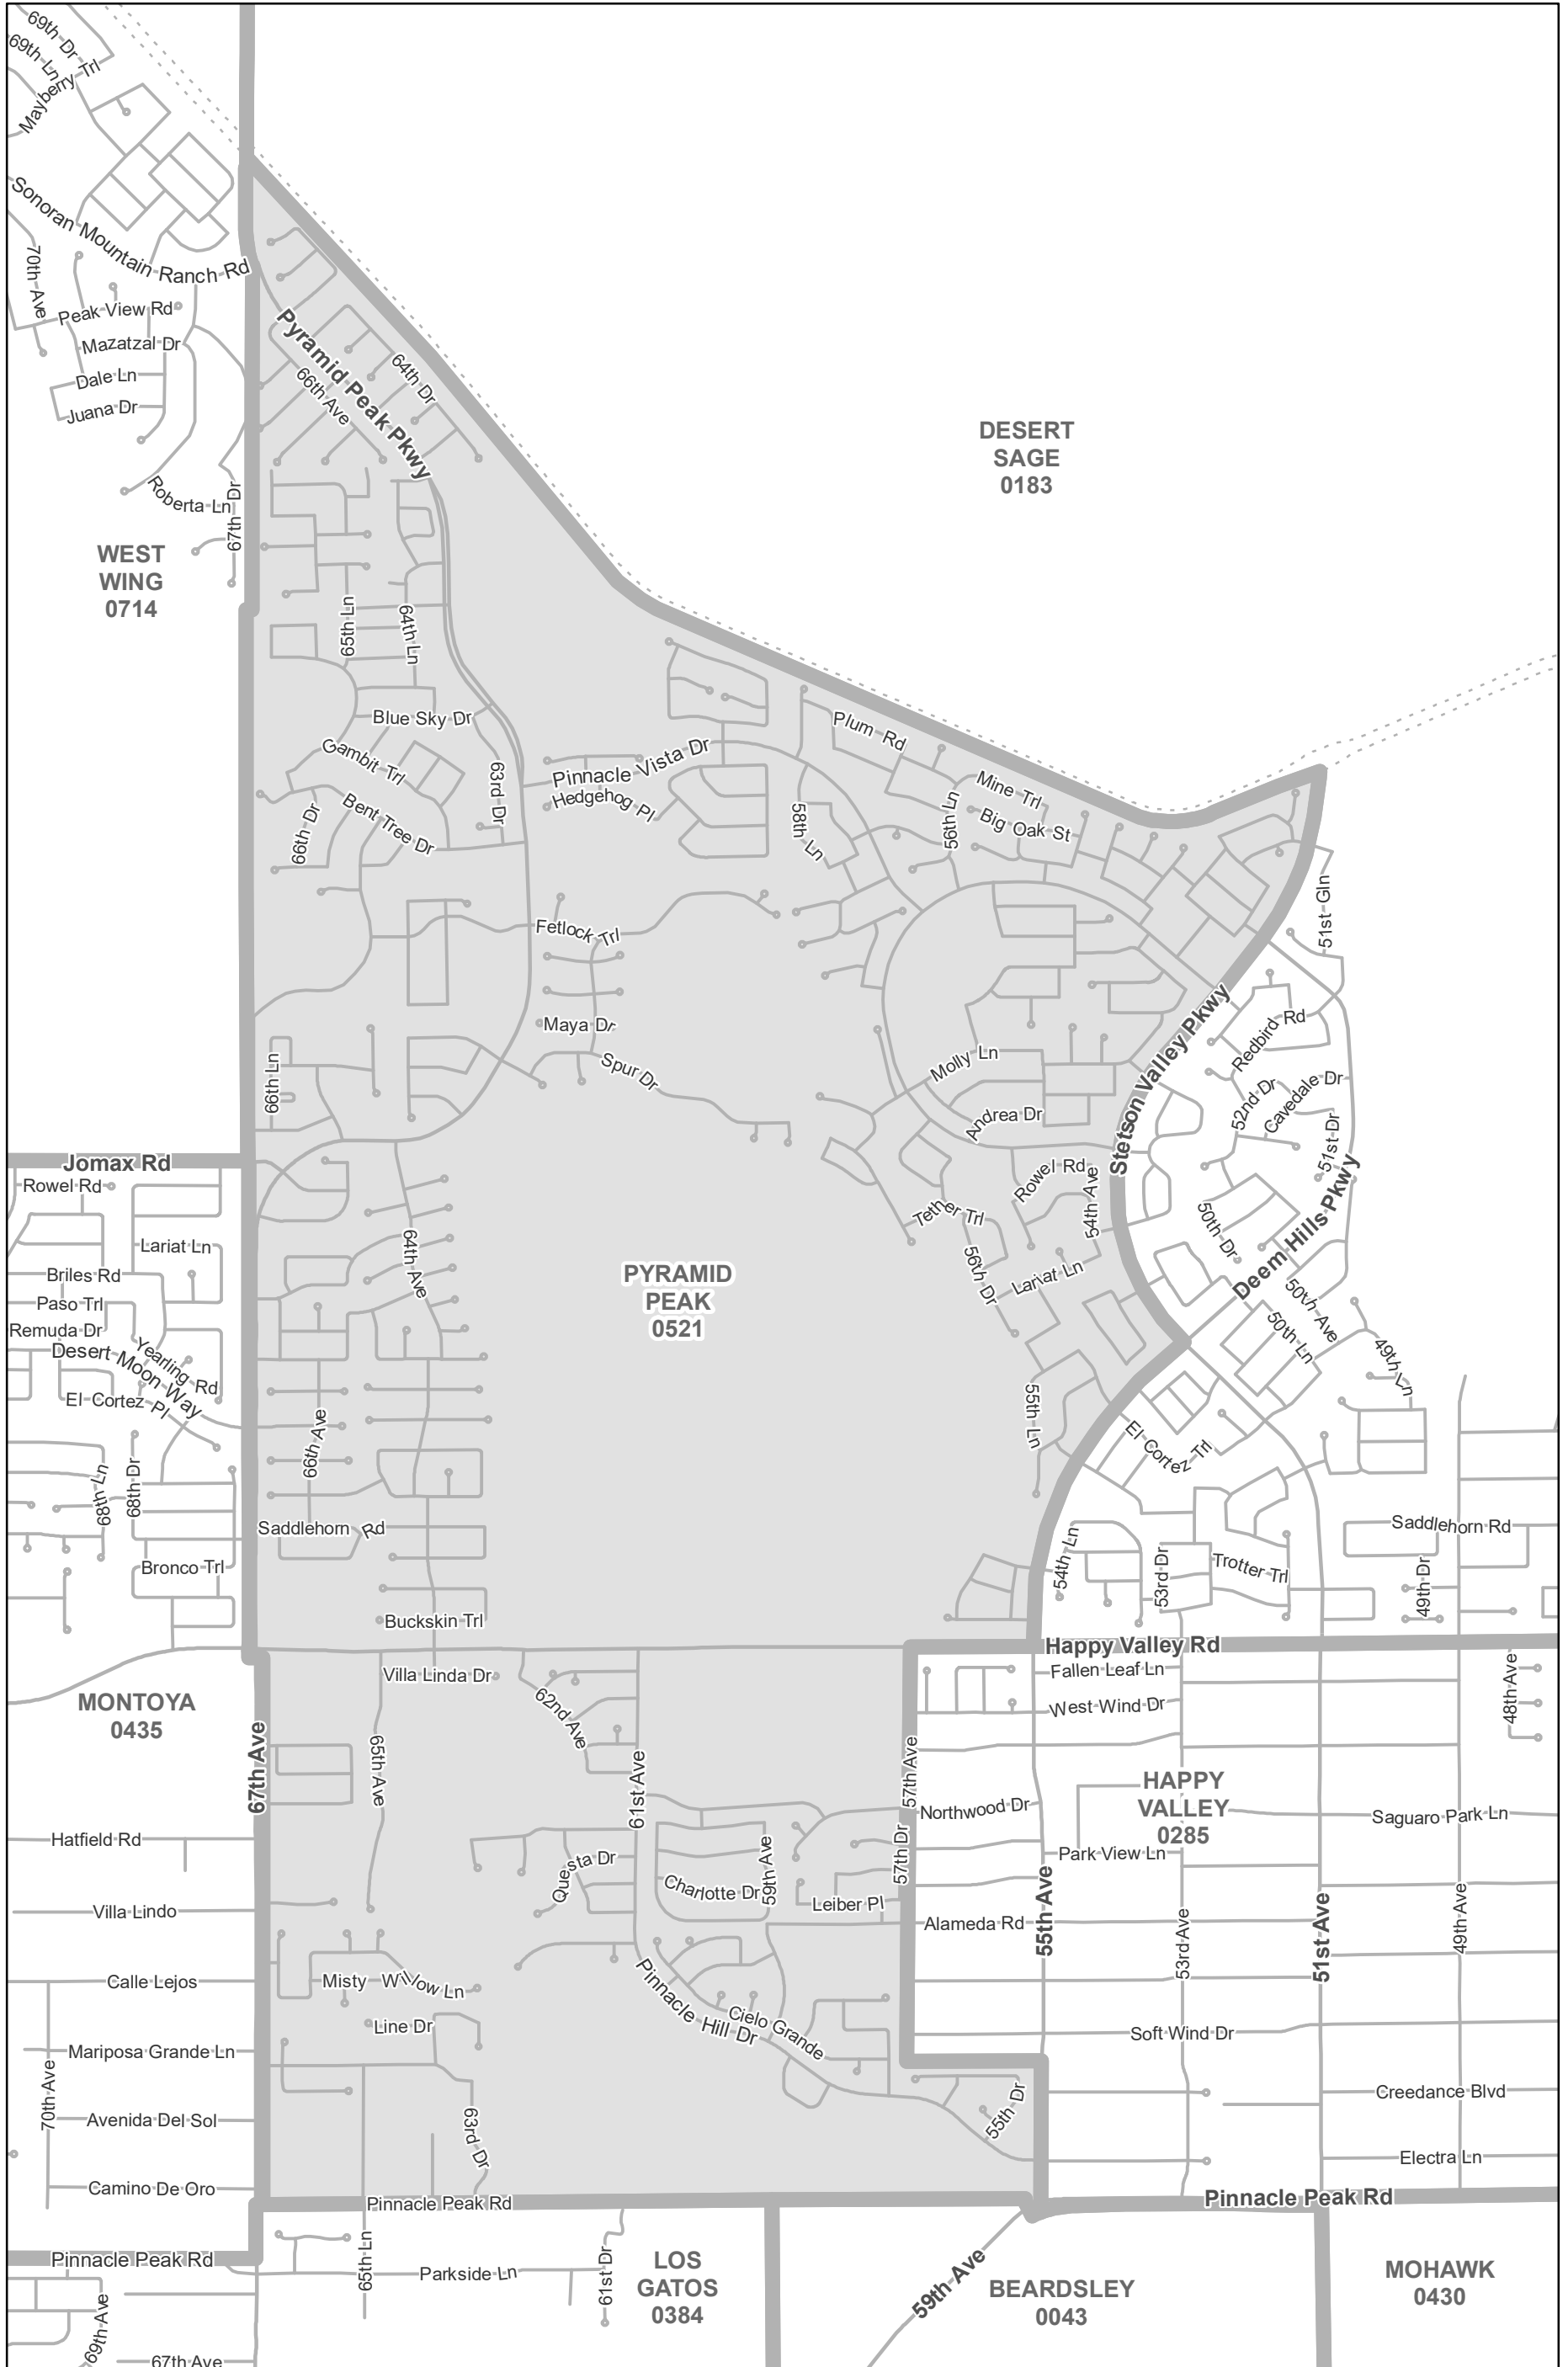

PYRAMID PEAK - 0521

MARICOPA COUNTY
2018 VOTING PRECINCTS